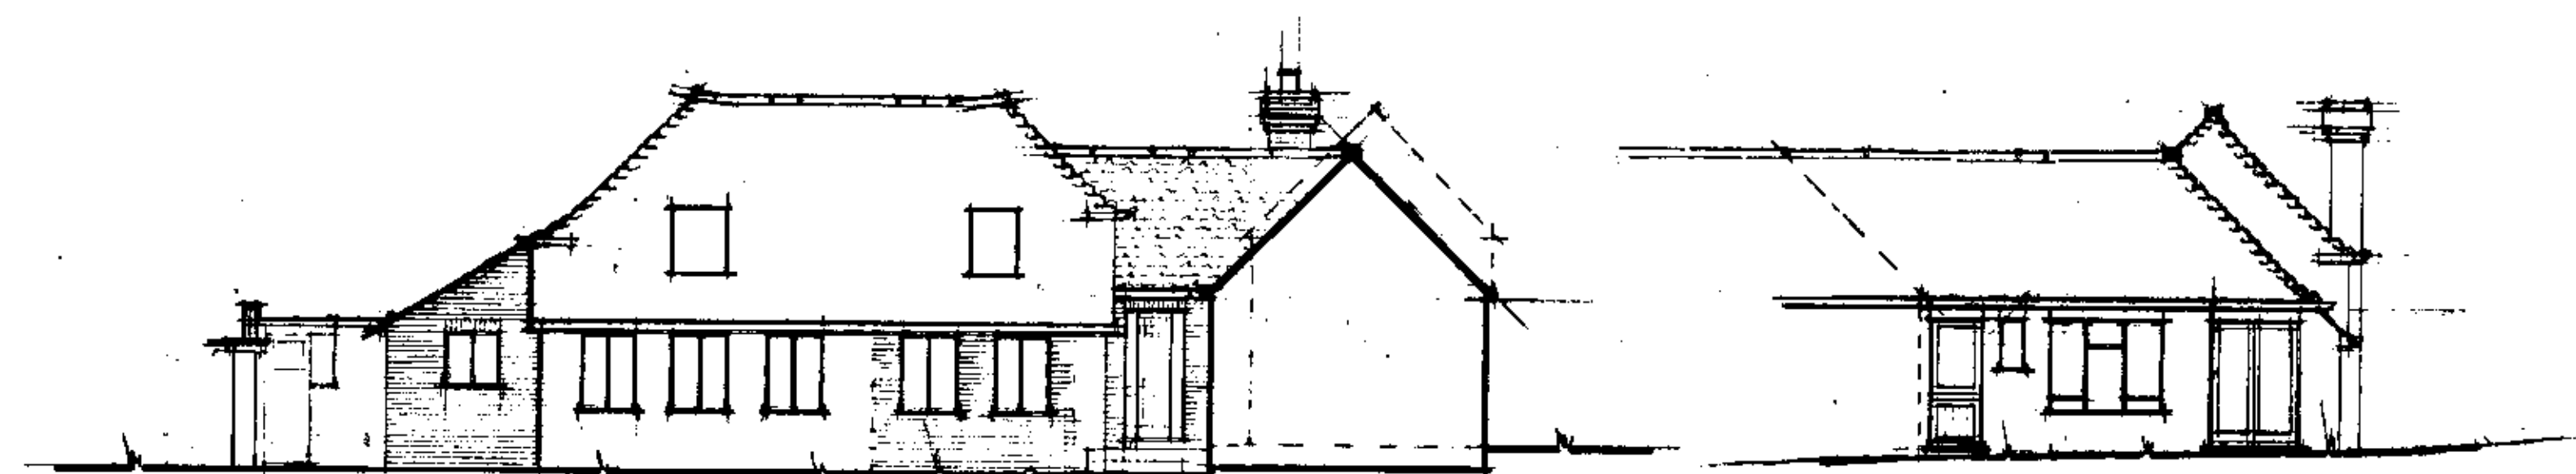

NOTES:
All dimensions must be checked on site and not scaled from this drawing

WD/07/1331

south east elevation

north east elevation

north west elevation

ground floor plan

south west elevation

A	Date	Revisions

© copyright

WEALDEN DISTRICT COUNCIL	
25 MAY 2007	
ACTION	
BY	
PLANNING AND BUILDING CONTROL	

Client
Mr. & Mrs. P. Townley

Job Title
The Old Rectory
Lime Park
HERSTMONCEUX
East Sussex

Drawing Title
Proposed conversion of existing outbuildings to form residential annex for retirement use

Scale 1:50 1:100

Date mar 07 Drawn by

Drg. No. 175910/07/D Rev.