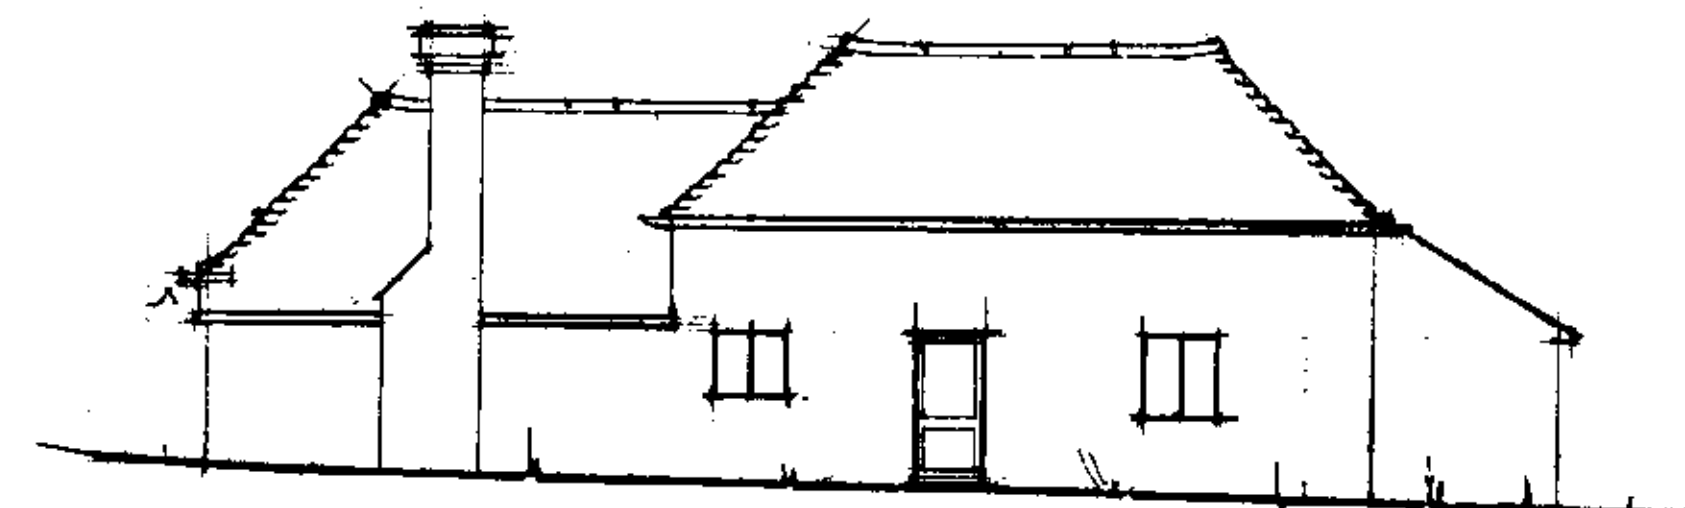

NOTES:
All dimensions must be checked on site and not scaled from this drawing

WD/07/1331

south east elevation

north east elevation

north west elevation

ground floor plan

south west elevation

A	Date	Revisions

© copyright

WEALDEN DISTRICT COUNCIL	
25 MAY 2007	
ACTION	
BY	
PLANNING AND BUILDING CONTROL	

Client
Mr. & Mrs. P. Townley

Job Title
The Old Rectory
Lime Park
HERSTMONCEUX
East Sussex

Drawing Title
Proposed conversion of existing outbuildings to form residential annex for retirement use

Scale 1:50 1:100

Date mar 07 Drawn by

Drg. No. 175910/07/D Rev.