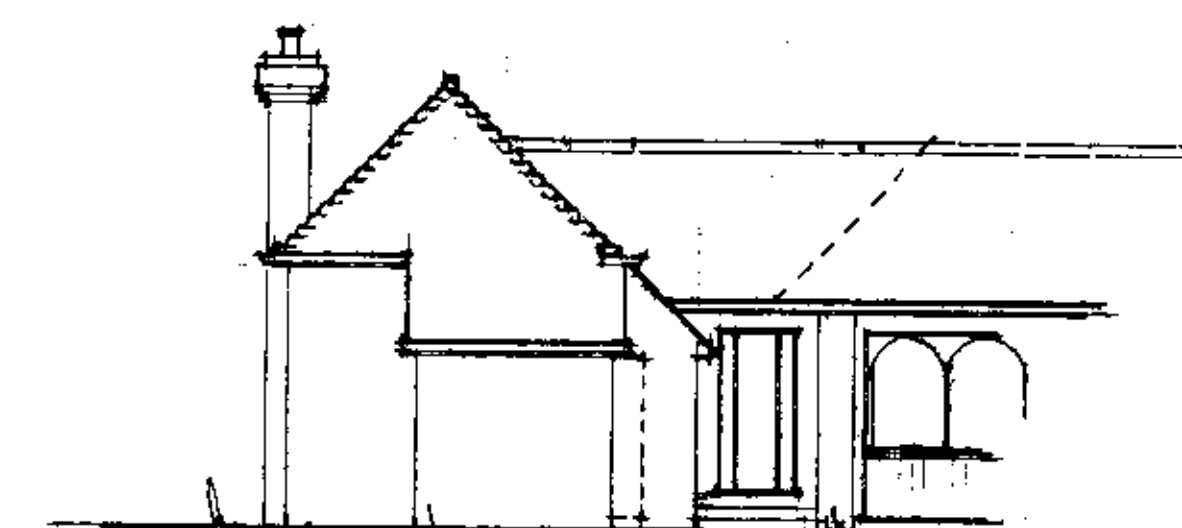

NOTES:
All dimensions must be checked on site and not scaled from this drawing

WD/07/1331

south east elevation

north east elevation

north west elevation

ground floor plan

south west elevation

A	Date	Revisions

© copyright

WEALDEN DISTRICT COUNCIL	
25 MAY 2007	
ACTION	
BY	
PLANNING AND BUILDING CONTROL	

Client
Mr. & Mrs. P. Townley

Job Title
The Old Rectory
Lime Park
HERSTMONCEUX
East Sussex

Drawing Title
Proposed conversion of existing outbuildings to form residential annex for retirement use

Scale 1:50 1:100

Date mar 07 Drawn by

Drg. No. 175910/07/D Rev.