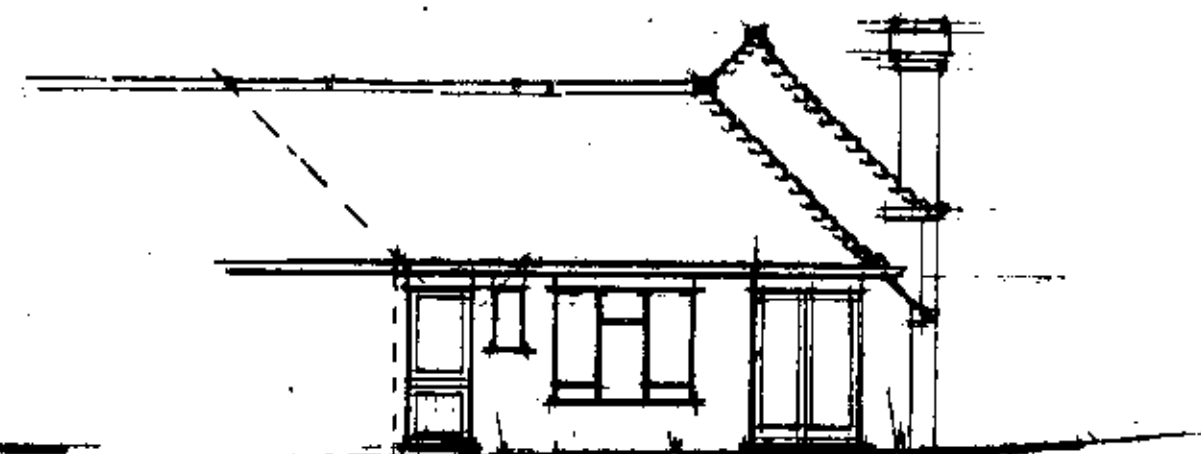

NOTES:
All dimensions must be checked on site and not scaled from this drawing

WD/07/1331

south east elevation

north east elevation

north west elevation

ground floor plan

south west elevation

A	Date	Revisions

© copyright

WEALDEN DISTRICT COUNCIL	
25 MAY 2007	
ACTION	
BY	
PLANNING AND BUILDING CONTROL	

Client
Mr. & Mrs. P. Townley

Job Title
The Old Rectory
Lime Park
HERSTMONCEUX
East Sussex

Drawing Title
Proposed conversion of existing outbuildings to form residential annex for retirement use

Scale 1:50 1:100

Date mar 07 Drawn by

Drg. No. 175910/07/D Rev.